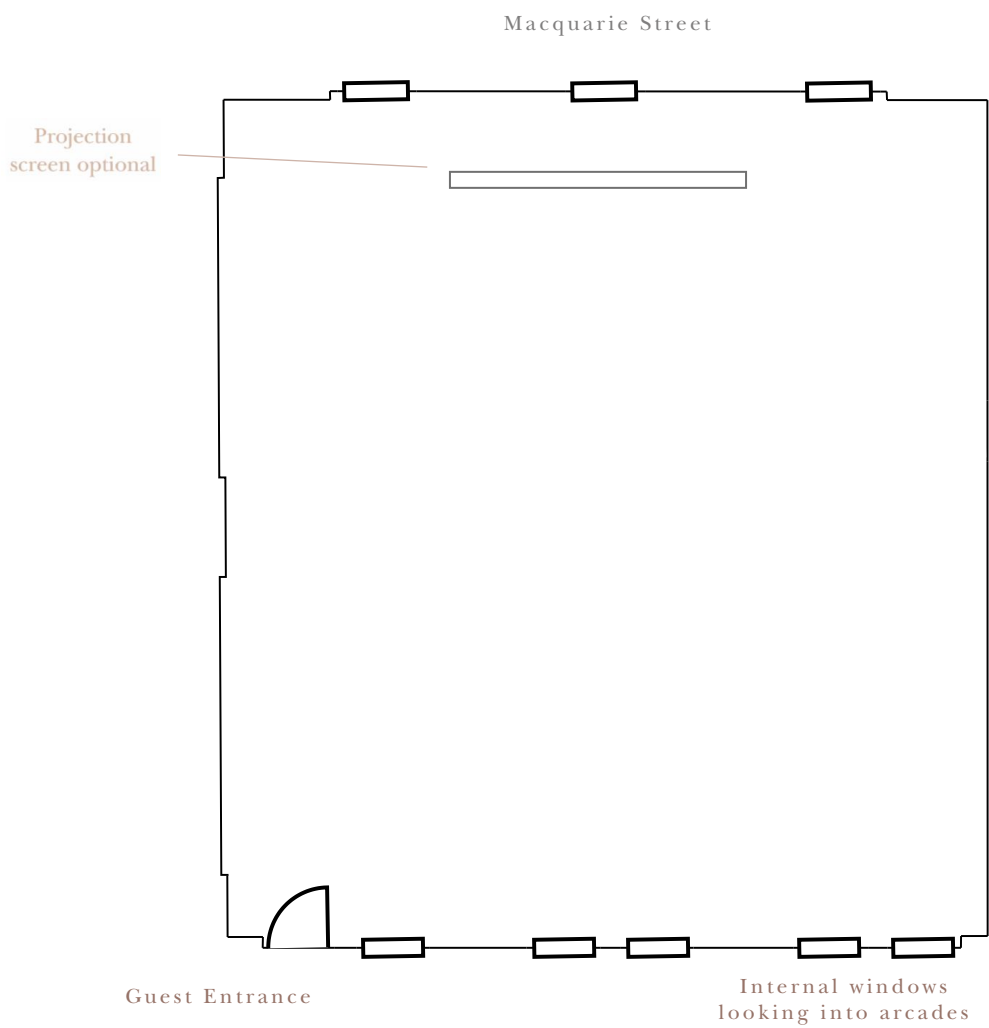

## GREVILLEA ROOM

11m x 10.1m | 111m<sup>2</sup> | Ceiling Height: 3.8m

	Theatre	Banquet	Cabaret	Boardroom	Classroom	U-Shape	Cocktail
Capacity	90	50	48	24	60	33	80