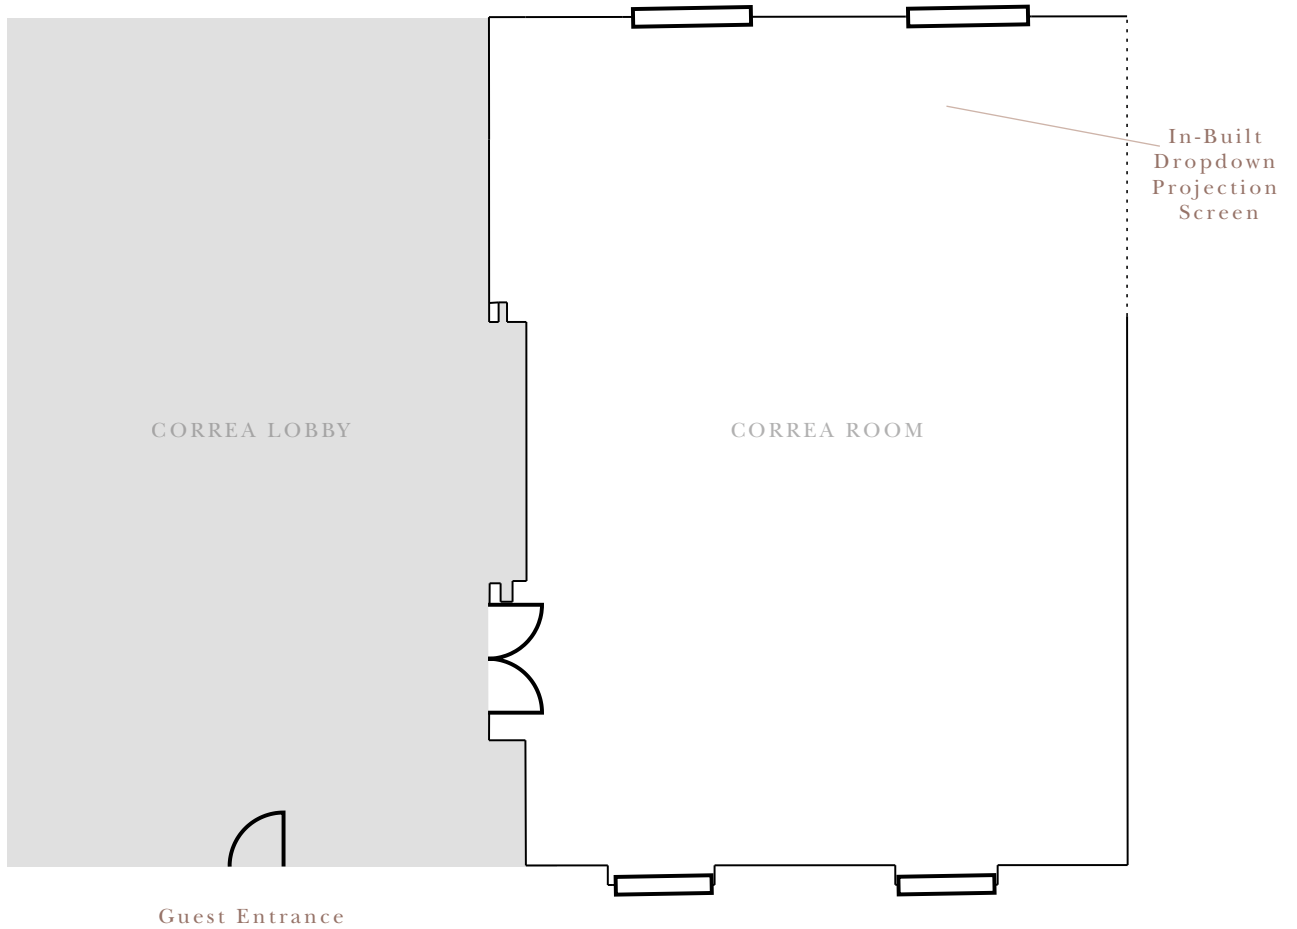

INTERCONTINENTAL.
SYDNEY

LEVEL TWO

CORREA ROOM

BRIDGE STREET

11m x 7.6m | 84m² | Ceiling Height: 3.8m

	Theatre	Banquet	Cabaret	Boardroom	Classroom	U-Shape	Cocktail
Capacity	77	60	40	30	36	30	60