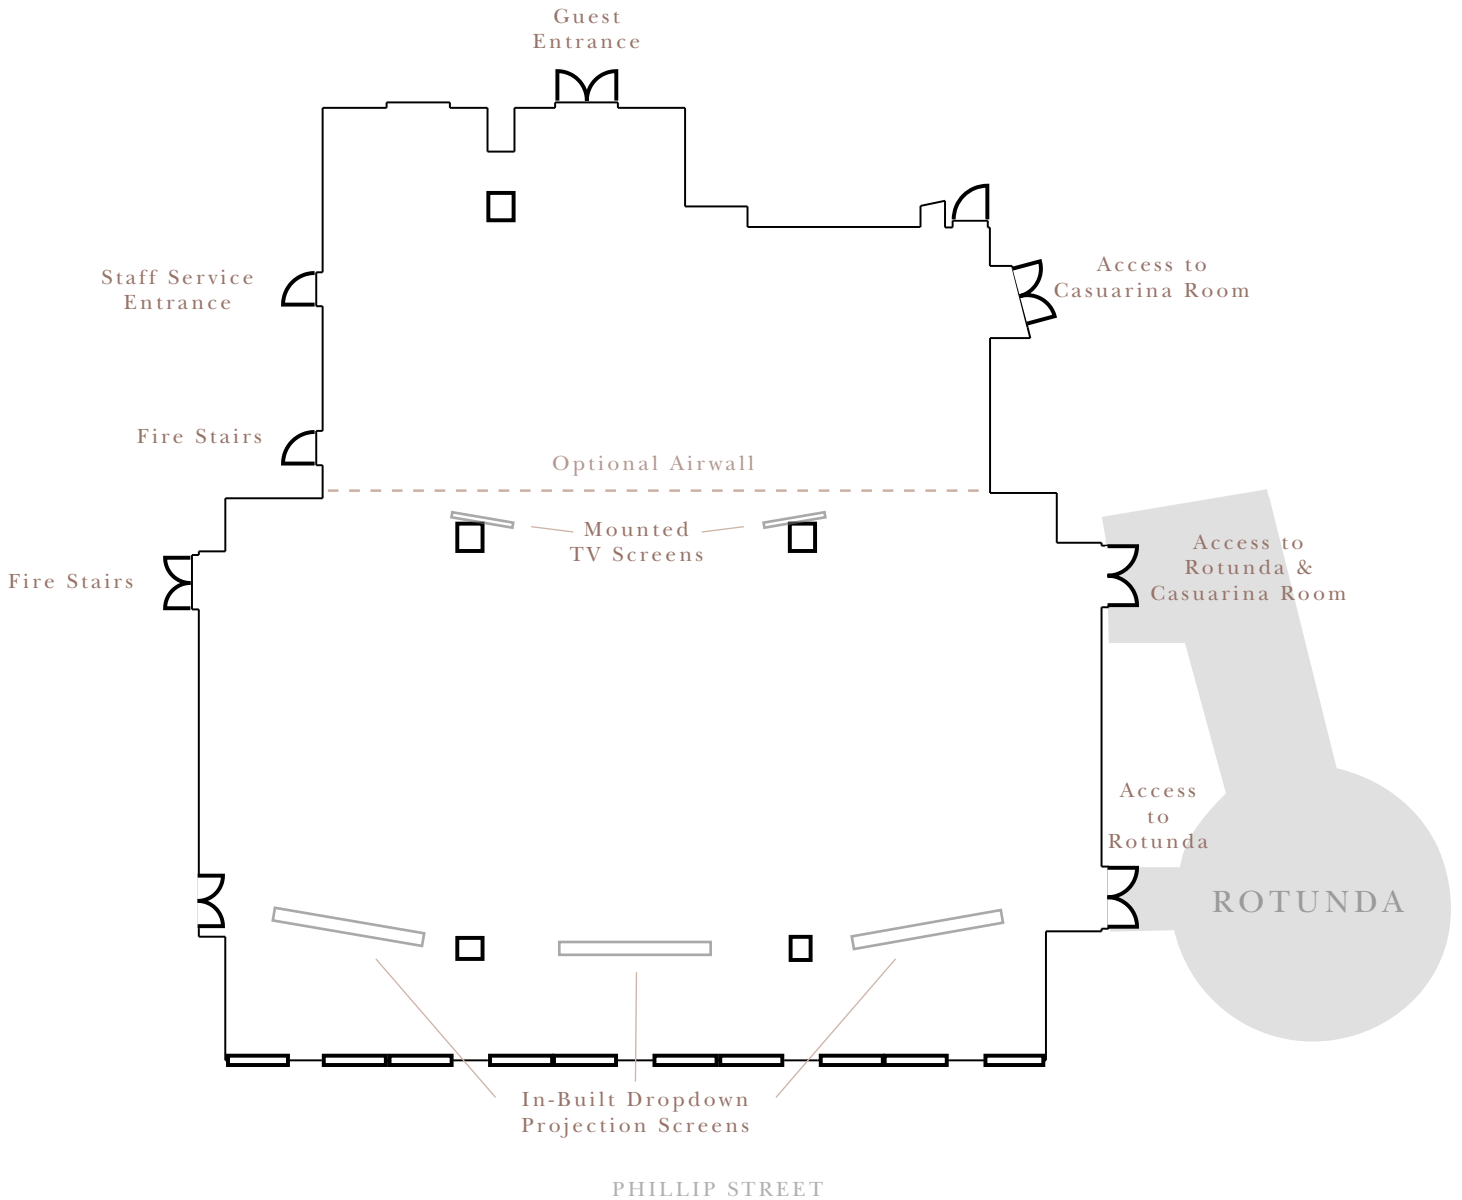

INTERCONTINENTAL.
SYDNEY

LEVEL TWO

BORONIA BALLROOM

23.7m x 21m | 497m² | Ceiling Height: 4.3m

	Theatre	Banquet	Cabaret	Boardroom	Classroom	U-Shape	Cocktail
Capacity	300	250	200	42	150	57	400