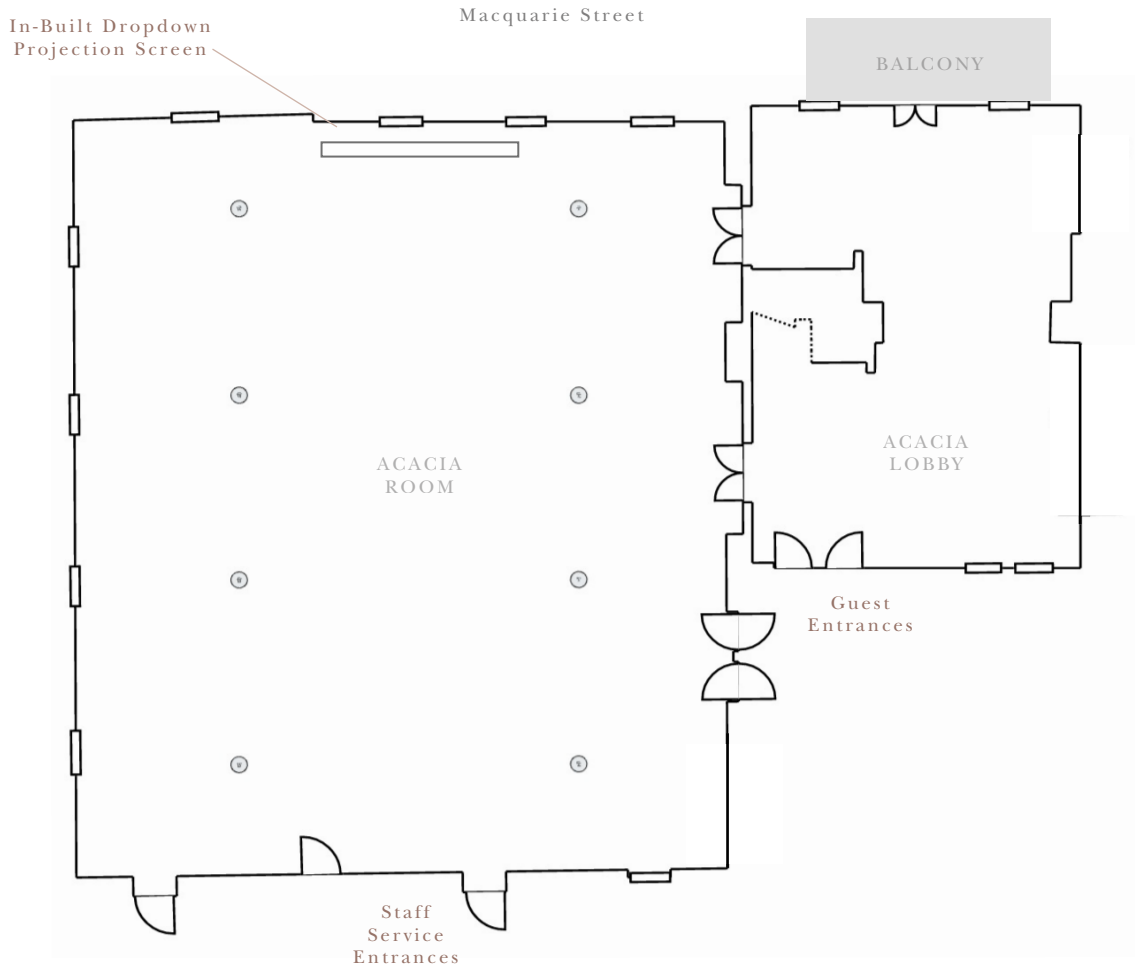

INTERCONTINENTAL.
SYDNEY

LEVEL TWO

ACACIA ROOM

ACACIA ROOM

16m x 18.5m | 296m² | Ceiling Height: 3.8m

	Theatre	Banquet	Cabaret	Boardroom	Classroom	U-Shape	Cocktail
Capacity	214	150	128	42	120	45	250

ACACIA LOBBY

5.2m x 11.6m | 60m² | Ceiling Height: 3.8m

	Theatre	Banquet	Cabaret	Boardroom	Classroom	U-Shape	Cocktail
Capacity	30	30	16	18	15	-	40