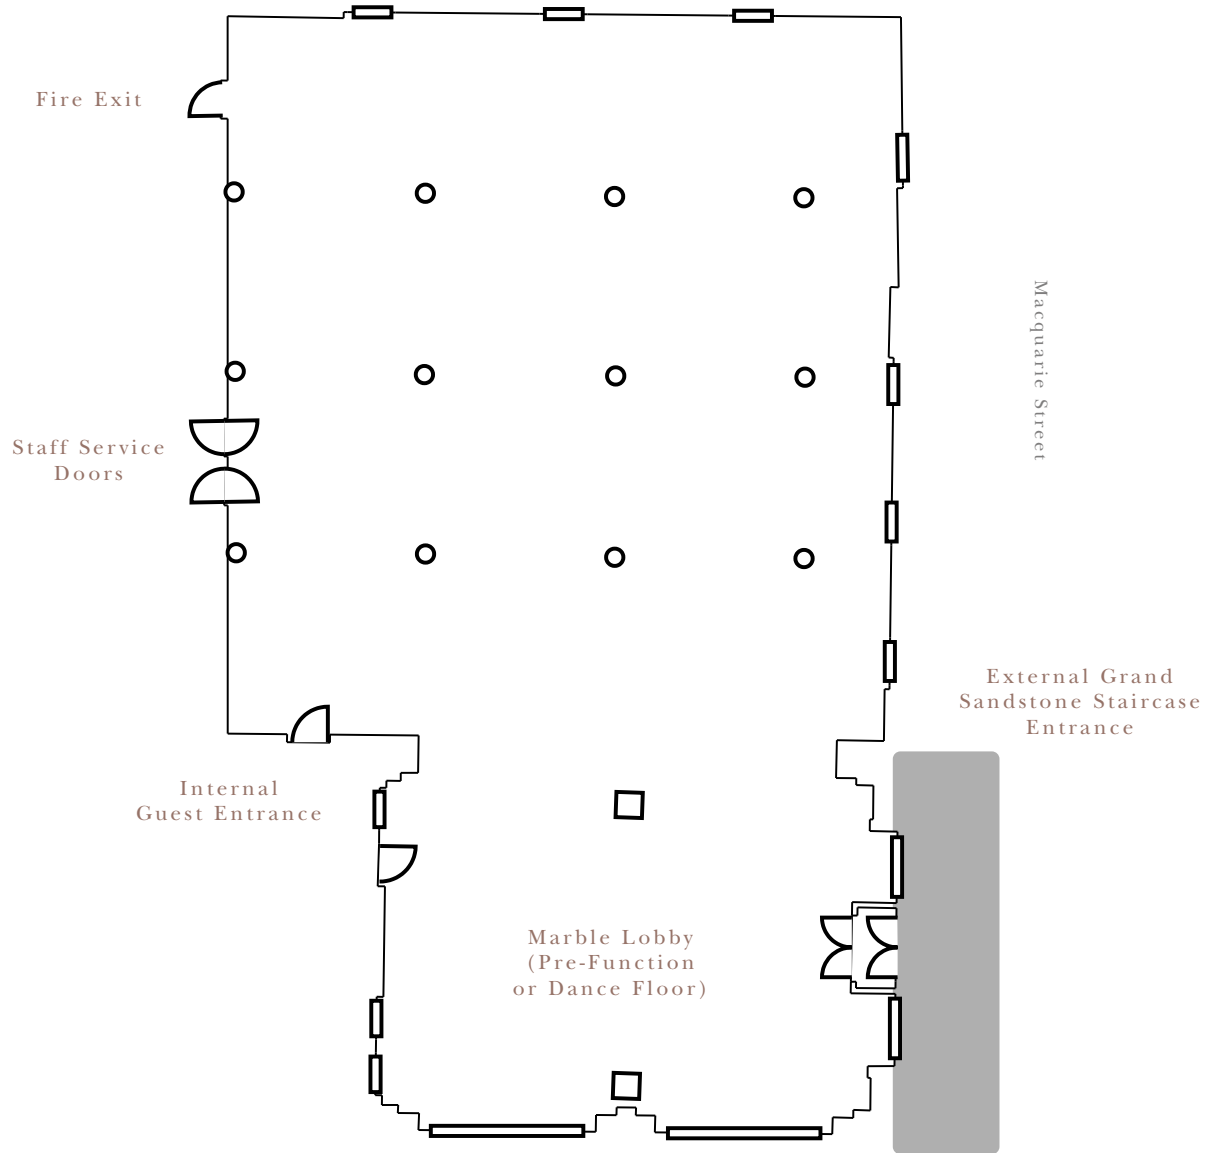

INTERCONTINENTAL.
SYDNEY

LEVEL ONE

THE HERMITAGE ROOM

14.7m x 16m (excl. lobby) | 329m² | Ceiling Height: 3.8m

	Theatre	Banquet	Cabaret	Boardroom	Classroom	U-Shape	Cocktail
Capacity	136	120	96	30	54	-	200