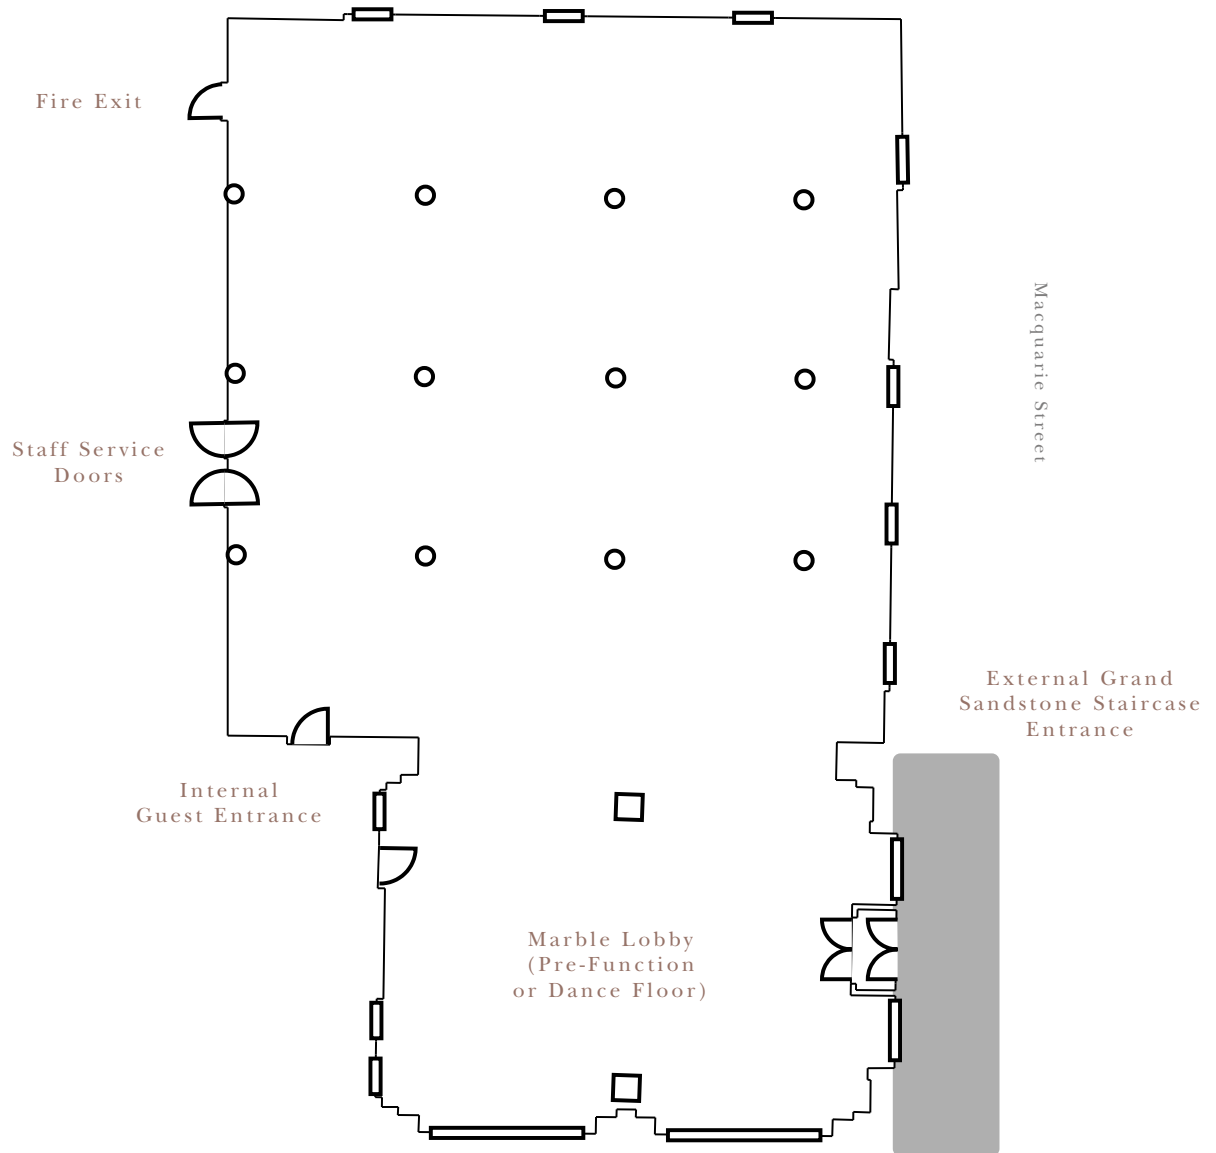

LEVEL ONE

THE TREASURY ROOM

14.7m x 16m (excl. lobby) | 329m² | Ceiling Height: 3.8m

	Theatre	Banquet	Cabaret	Boardroom	Classroom	U-Shape	Cocktail
Regular	136	120	96	30	54	-	200
COVID-Safe	30	60	48	10	18	-	82