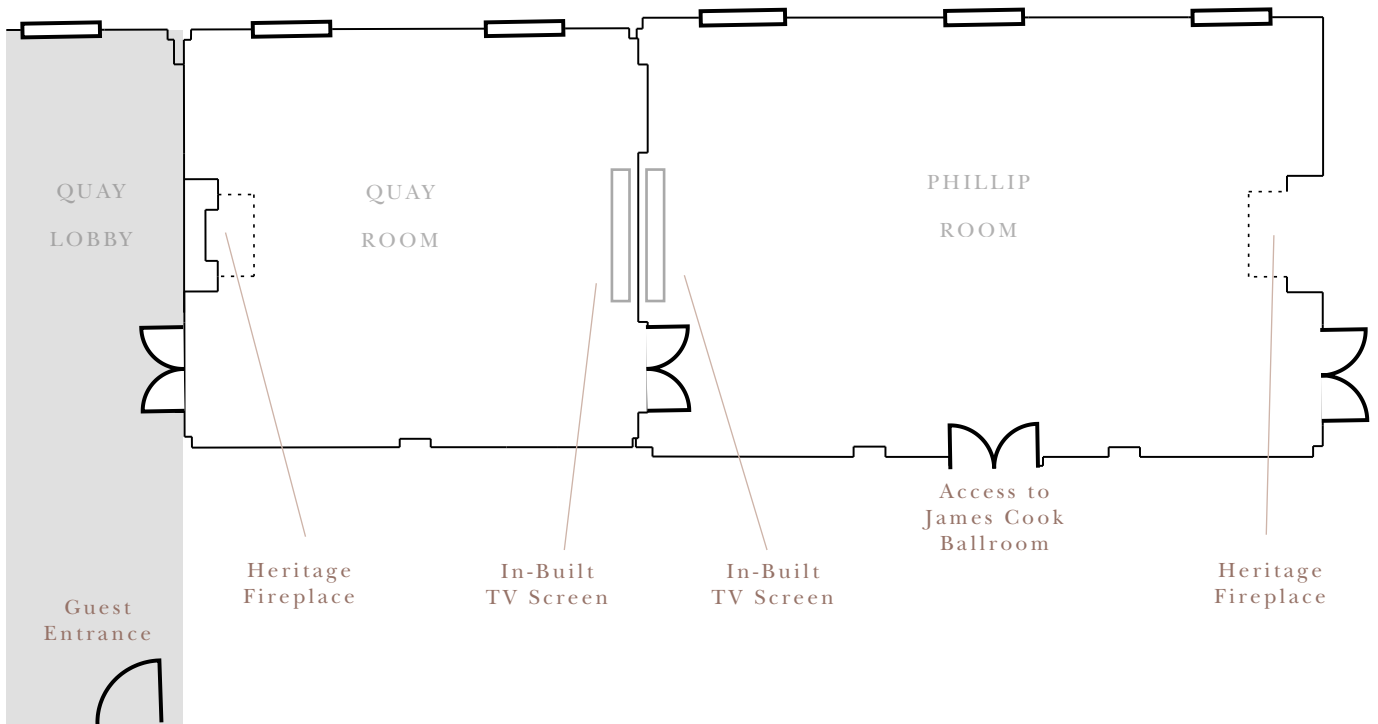

INTERCONTINENTAL.
SYDNEY

LEVEL TWO

PHILLIP & QUAY ROOMS

BRIDGE STREET

PHILIP ROOM

16m x 18.5m | 73m² | Ceiling Height: 3.8m

	Theatre	Banquet	Cabaret	Boardroom	Classroom	U-Shape	Cocktail
Regular	60	40	32	24	30	24	40
COVID-Safe	0	18	16	8	15	8	18

QUAY ROOM

11.6m x 5.2m | 50m² | Ceiling Height: 3.8m

	Theatre	Banquet	Cabaret	Boardroom	Classroom	U-Shape	Cocktail
Regular	30	20	8	12	27	-	20
COVID-Safe	-	10	8	4	6	-	13