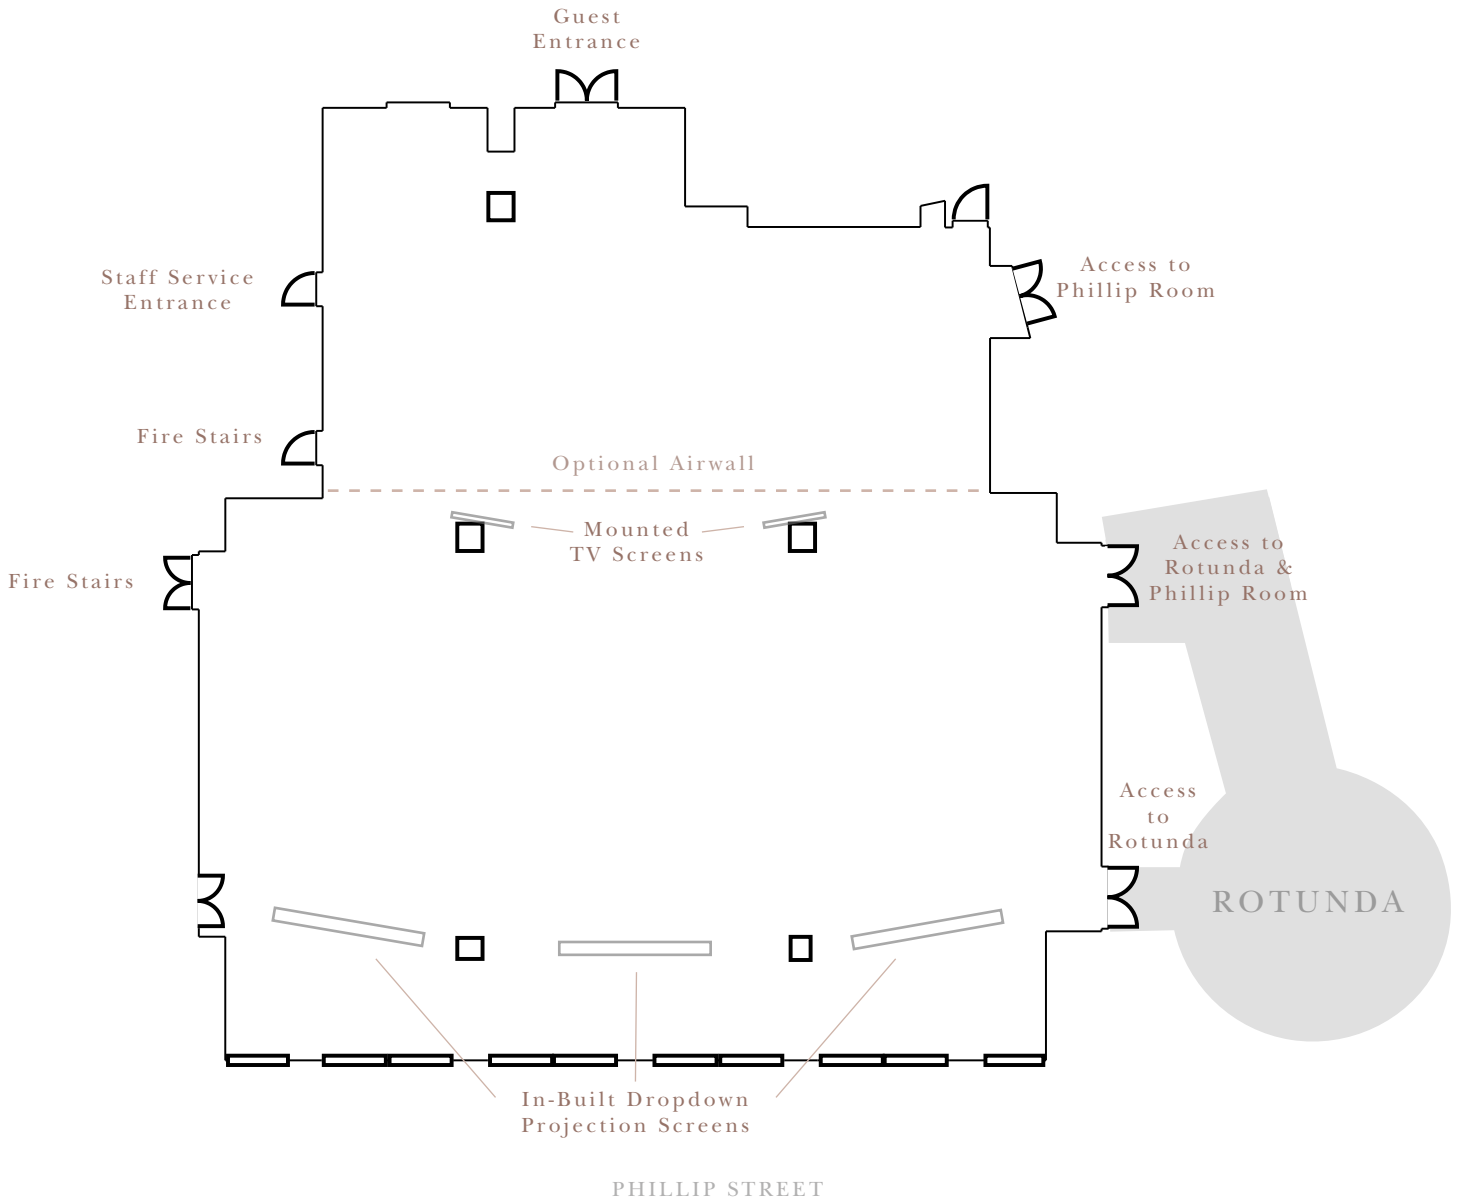

INTERCONTINENTAL.
SYDNEY

LEVEL TWO

JAMES COOK BALLROOM

23.7m x 21m | 497m² | Ceiling Height: 4.3m

	Theatre	Banquet	Cabaret	Boardroom	Classroom	U-Shape	Cocktail
Regular	350	250	100	14	150	57	450
COVID-Safe	60	124	100	14	49	19	124