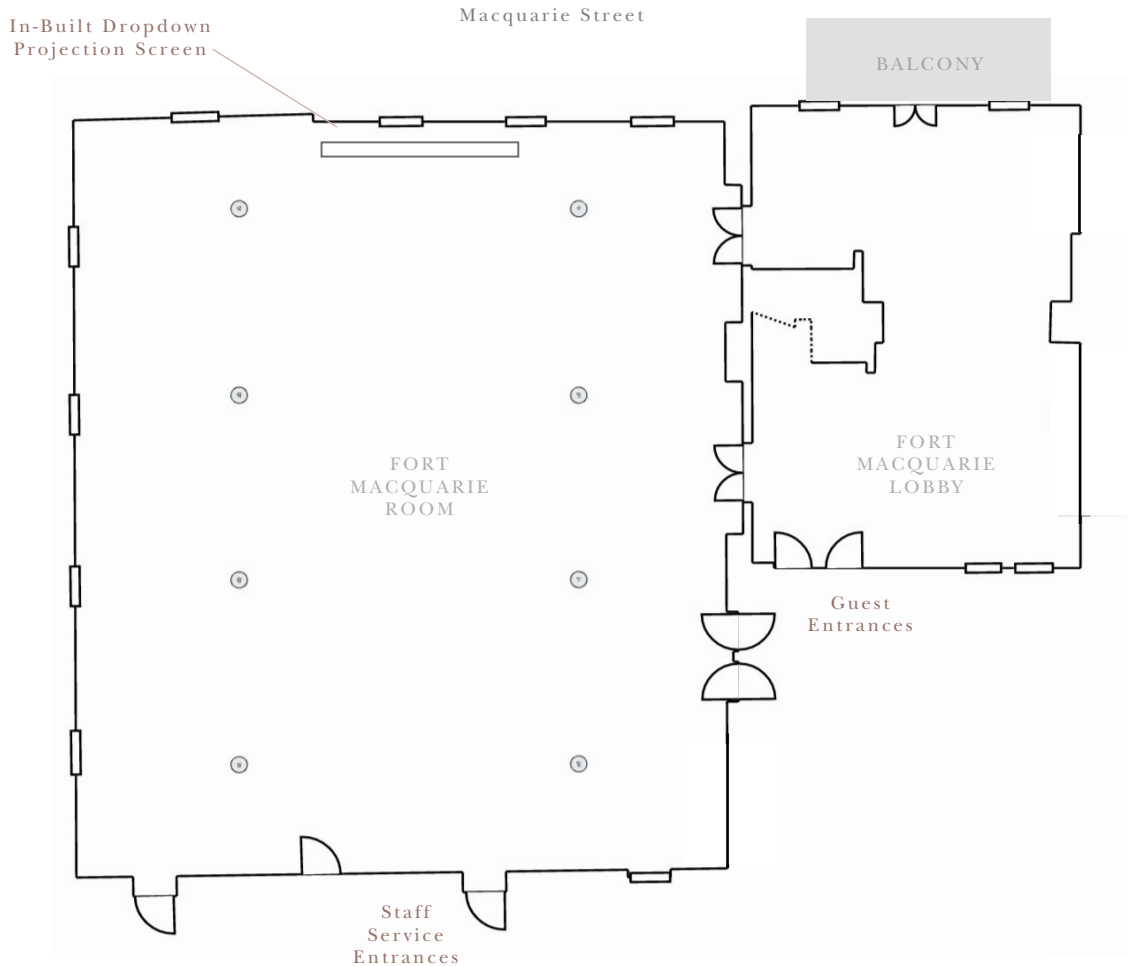

INTERCONTINENTAL.  
SYDNEY

LEVEL TWO

FORT MACQUARIE ROOM

FORT MACQUARIE ROOM

16m x 18.5m | 296m<sup>2</sup> | Ceiling Height: 3.8m

	Theatre	Banquet	Cabaret	Boardroom	Classroom	U-Shape	Cocktail
Regular	214	150	128	42	120	-	250
COVID-Safe	36	74	64	14	33	-	74

FORT MACQUARIE LOBBY

5.2m x 11.6m | 60m<sup>2</sup> | Ceiling Height: 3.8m

	Theatre	Banquet	Cabaret	Boardroom	Classroom	U-Shape	Cocktail
Regular	30	30	16	18	-	-	40
COVID-Safe	-	15	8	6	-	-	15