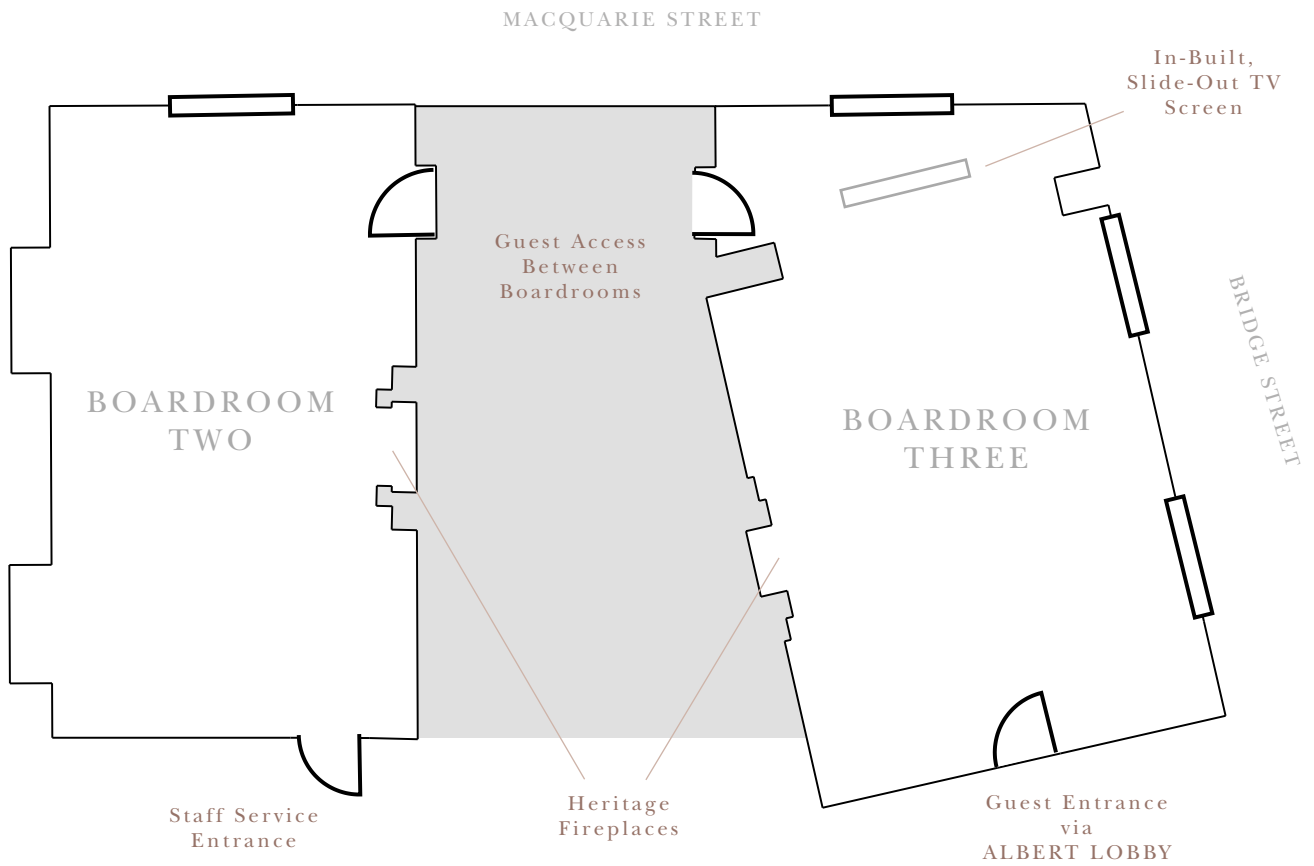

INTERCONTINENTAL.  
SYDNEY

LEVEL TWO

BOARDROOMS

BOARDROOM TWO

4.5 m x 7.2m | 34m<sup>2</sup> | Ceiling Height: 3.8m

	Theatre	Banquet	Cabaret	Boardroom	Classroom	U-Shape	Cocktail
Regular	-	-	-	12	-	-	12
COVID-Safe	-	-	-	6	-	-	9

BOARDROOM THREE

5.2m x 8.8m | 45m<sup>2</sup> | Ceiling Height: 3.8m

	Theatre	Banquet	Cabaret	Boardroom	Classroom	U-Shape	Cocktail
Regular	-	-	-	16	-	-	16
COVID-Safe	-	-	-	6	-	-	9