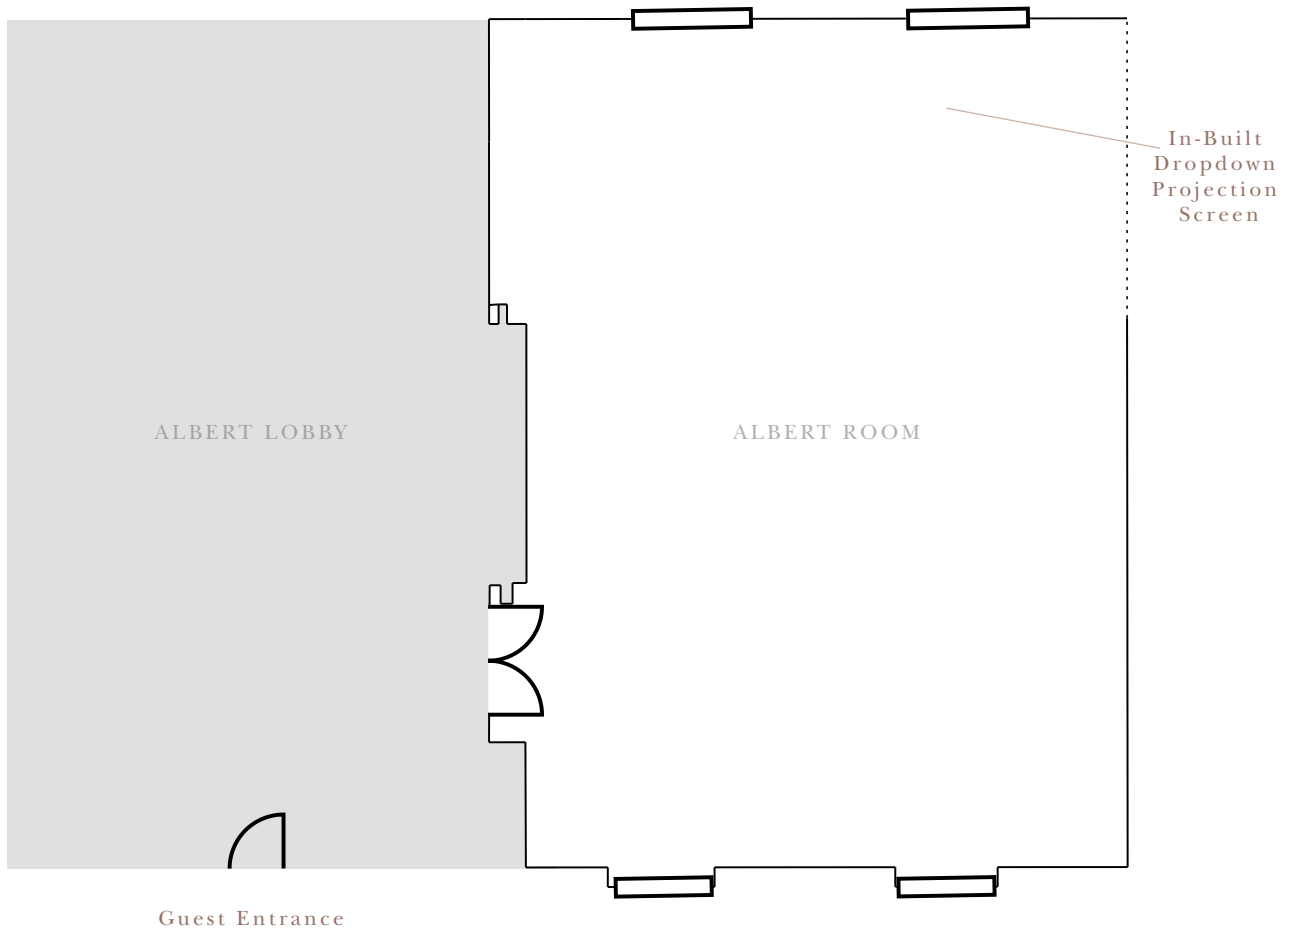

INTERCONTINENTAL.
SYDNEY

LEVEL TWO

ALBERT ROOM

BRIDGE STREET

11m x 7.6m | 84m² | Ceiling Height: 3.8m

	Theatre	Banquet	Cabaret	Boardroom	Classroom	U-Shape	Cocktail
Regular	77	50	40	30	45	30	60
COVID-Safe	15	20	20	10	15	11	21