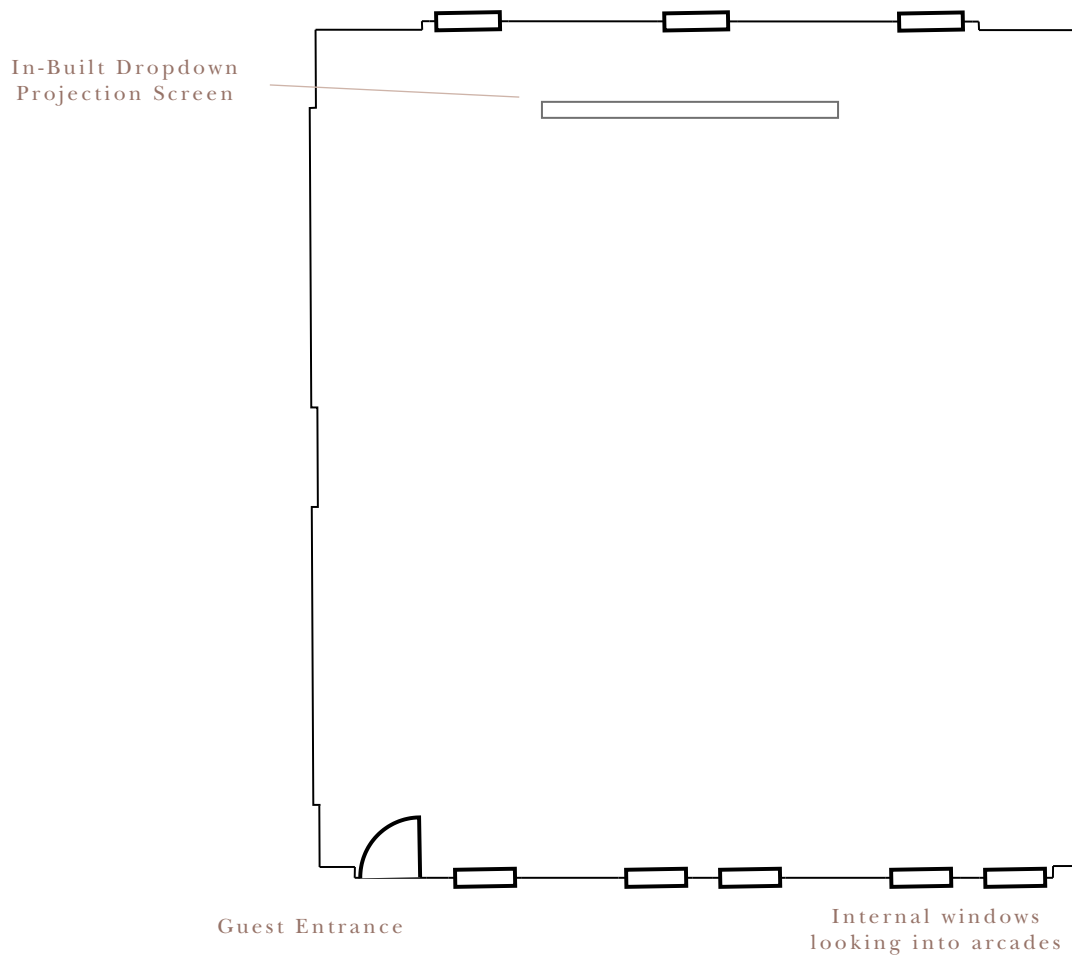

INTERCONTINENTAL.
SYDNEY

LEVEL ONE

HERITAGE ROOM

Macquarie Street

11m x 10.1m | 111m² | Ceiling Height: 3.8m

| | Theatre | Banquet | Cabaret | Boardroom | Classroom | U-Shape | Cocktail |
|------------|---------|---------|---------|-----------|-----------|---------|----------|
| Regular | 96 | 50 | 48 | 24 | 60 | 33 | 80 |
| COVID-Safe | 20 | 28 | 24 | 8 | 20 | 11 | 28 |